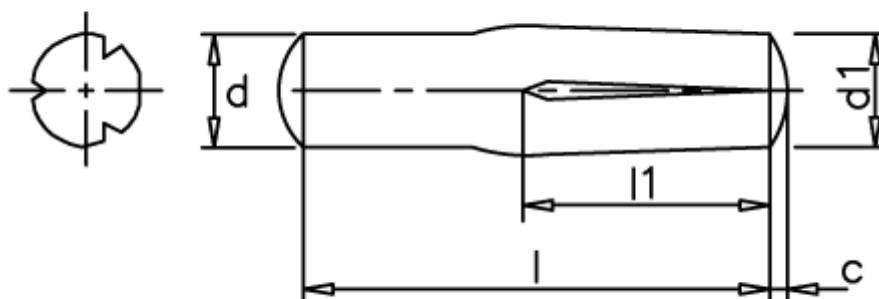

Article number: 08042204

Description: KLEE Slotted pin S4 2x6
Steel

Measures

c	= 0,3
d	= 2.0
d1	= 2.10
l1	= 1/2 l
Length	= 6